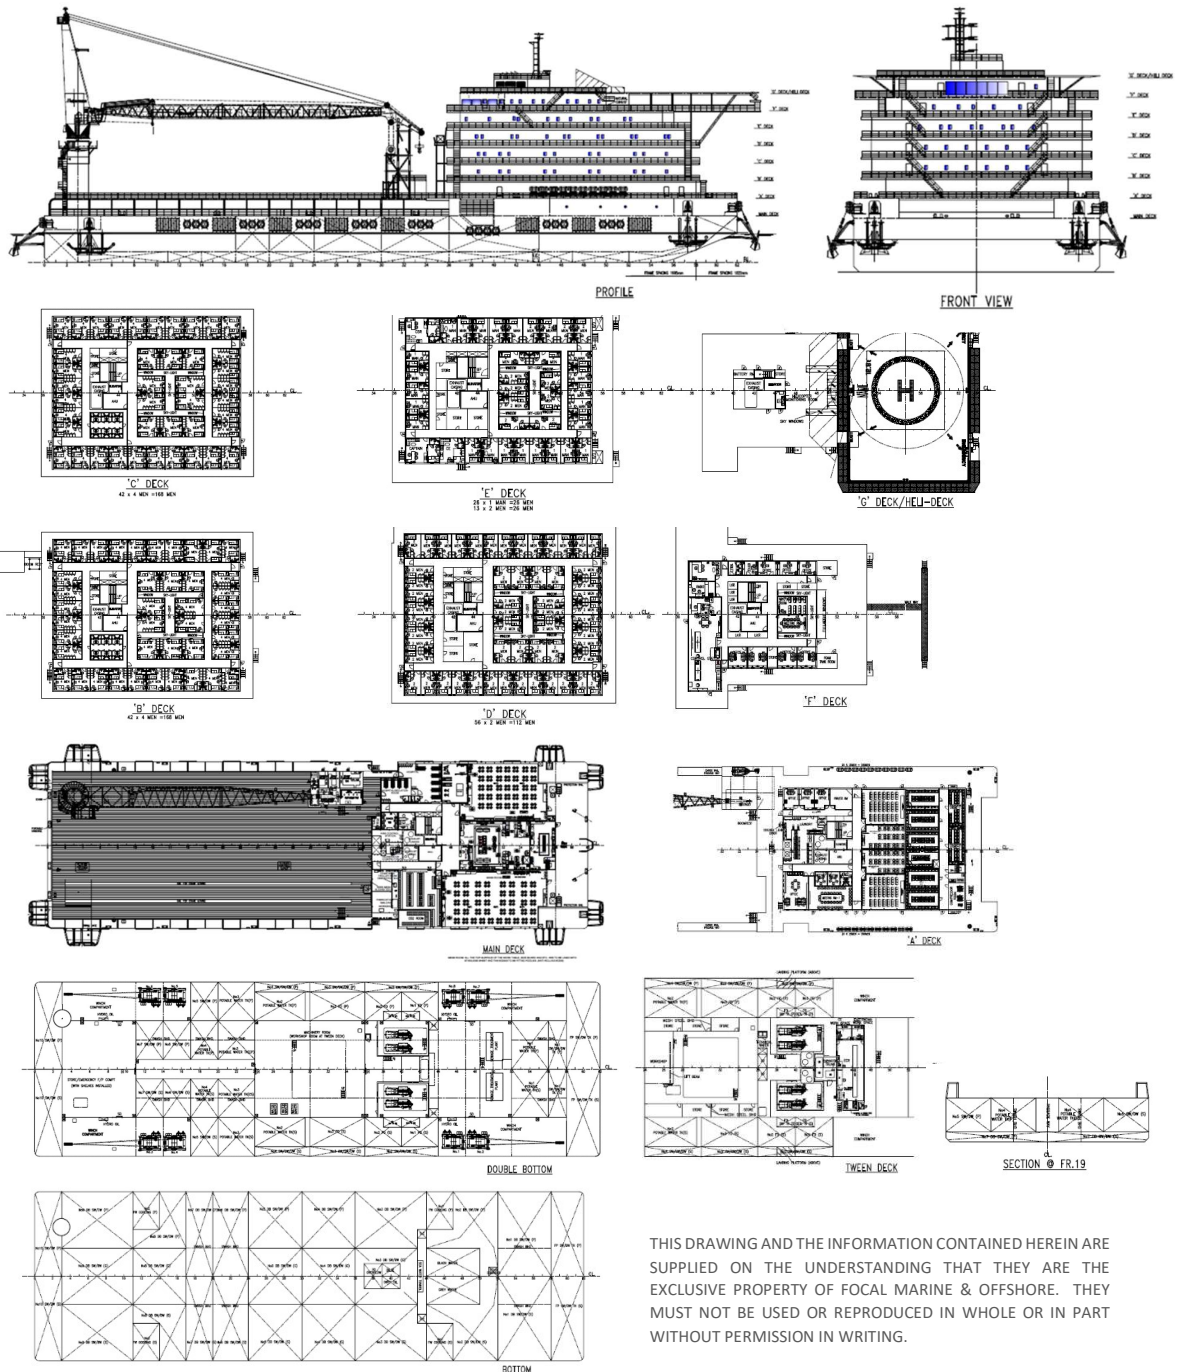

DIMENSION

L.O.A.	123.00 m
Beam	37.80 m
Depth	8.20 m
Draft (max)	5.00 m
GRT	18906
NRT	5671

CARGO CAPACITIES

Deadweight	11768 Tonnes
Deck Cargo	4000 Tonnes
Deck Loading	15.0 Tonnes/m ²
Deck Area	2220 m ²
Fresh Water	4176 m ³
Drill/Bal Water	13079 m ³
Fuel Oil	2225 m ³

Tugger winch	1x 15 Tonnes SWL
Capstan	4x 15 Tonnes SWL
8 Points Mooring	8x Electro-Hydraulic Mooring Winches Line pull: 130 Tonnes Brake: 270 Tonnes Drum cap: 2000m x 64mm dia. Wire 8x 13.5 Tonnes Delta Flipper Anchors
Pedestal Crane	1x 300 Tonnes @ 10 m radius Boom Length: 53 m lattice type API 2C, certified for Personnel Lifting

UK CAP437 D - 22.2m, T - 12.6T Suitable for Sikorsky S92, Super Puma, Sikorsky S61-N Euro Copter EC225

SK LINE 317 | 123M ACCOMMODATION WORK BARGE

THIS DRAWING AND THE INFORMATION CONTAINED HEREIN ARE SUPPLIED ON THE UNDERSTANDING THAT THEY ARE THE EXCLUSIVE PROPERTY OF FOCAL MARINE & OFFSHORE. THEY MUST NOT BE USED OR REPRODUCED IN WHOLE OR IN PART WITHOUT PERMISSION IN WRITING.