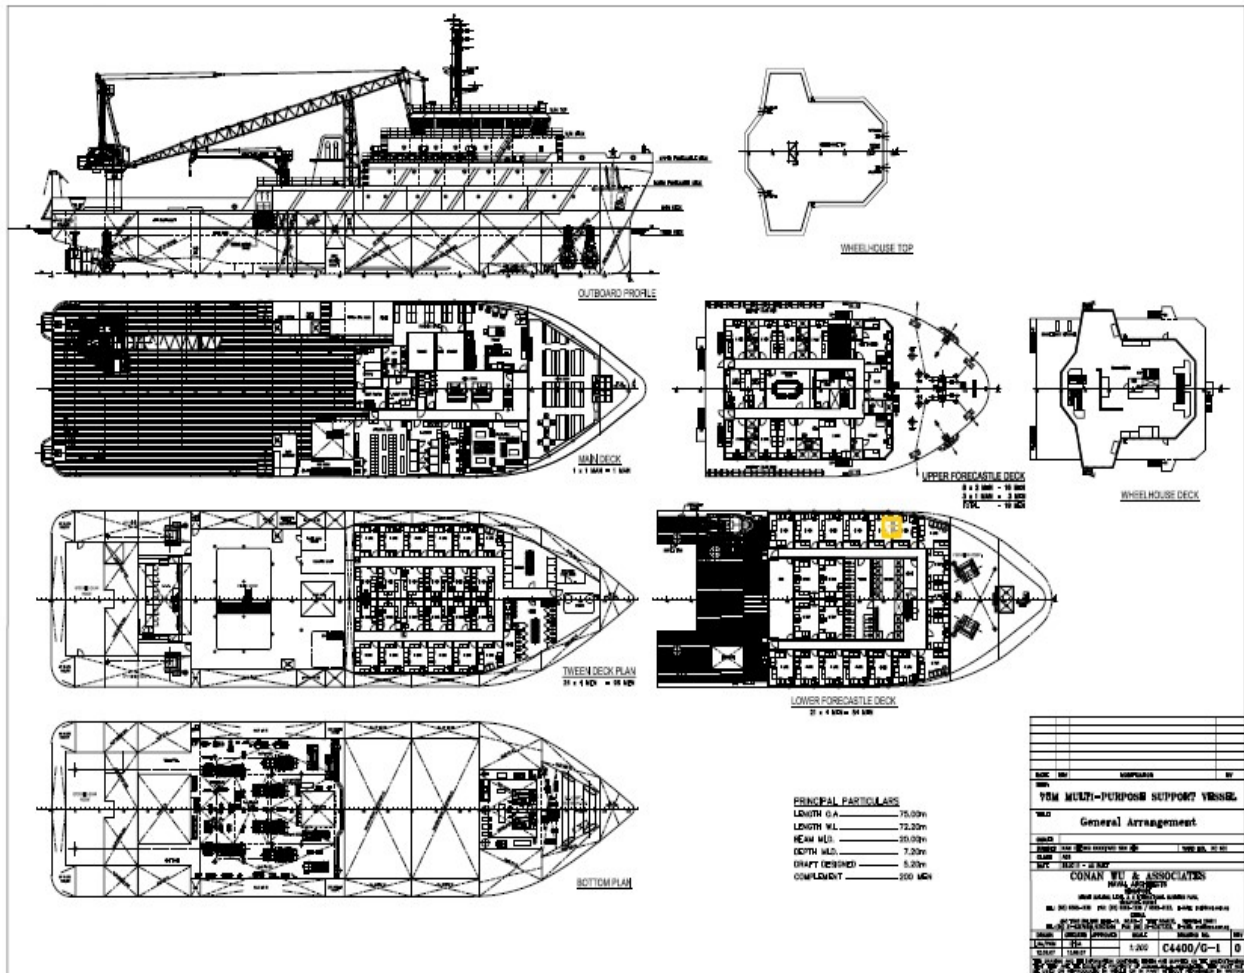

SK DEEP SEA | 75M ACCOMODATION WORK BOAT

NAVIGATION EQUIPMENT

Radars, Magnetic Compass, Gyro Compasses, DGPSs, Autopilot, Echo Sounder, Speed Log, Navtex, Weather Fax, SSAS, BNWAS.

COMMUNICATION EQUIPMENT

GMDSS A1+A2+A3, VSAT

SAFETY EQUIPMENT

Rescue Boat 1x 6 men Fast Rescue Boat
118 KW in board engine, waterjet

Lifeboat 2x 100 men Life Boats

SKOM SDN BHD (1182610-K)

B-03-B-17-1, Menara 3A, No.3, Jalan Bangsar, KL Eco City, 59200 Kuala Lumpur, Malaysia

Tel : +603-2280 6777 | Fax: +603-2201 7778 | www.skom.com.my